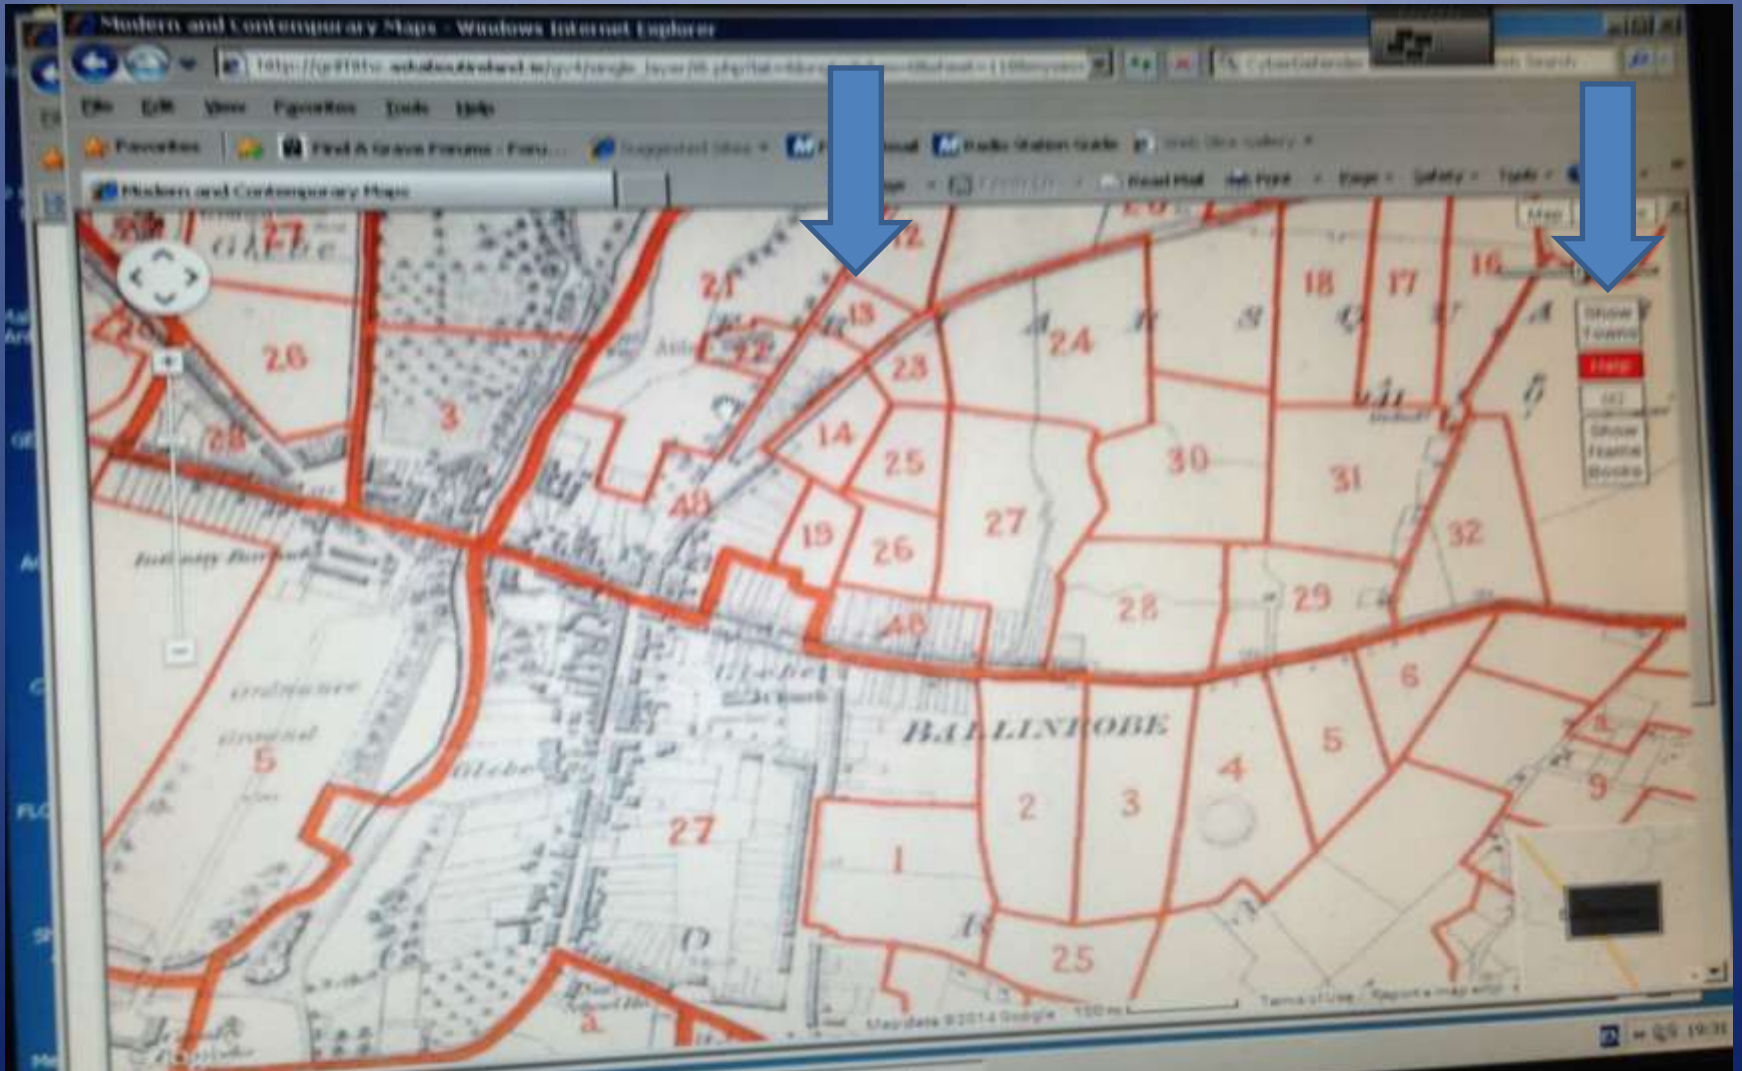

LIST OF OCCUPIERS/HOLDINGS

TAKE NOTE OF NO GIVEN TO PLOT-13

Griffith's Valuation

Occupier Surname	Occupier	Holdings	A	R	N	£	s	d	
CORNAROYA—									
<i>continued.</i>									
	Richard Bourke, Anthony Vahy, Thomas Daddy,	Colonel Charles Knox, Same, Same,	14	2	7	0	14	0	
a	Richard Bourke,	Same,	30	1	0	30	0	0	
b	Myles Bourke,	Same,							
c	Richard Bourke, jun.,	Myles Bourke,	0	1	11	0	5	0	
d	John Hearne,	Robert Rutledge,	6	3	39	7	0	0	
a	James Gillier, Peter M. Ralph, Peter M'Govern,	Colonel Charles Knox, Same, Same,	2	2	0	4	0	0	
			4	1	18	4	0	0	
TOWN OF BALLEENROBE (part of).									
MARKET-STREET.									
1	(See Exemptions),	Patrick Boycroft,							
2	Peter M'Govern,	Same,							
3	Patrick Fergus,	Same,							
4	Michael Browne,	William Livingston,							
5	Martin Joyce,	Mary Egan,							
6	Thomas Sample,	Same,							
7	Patrick Daffy,	Colonel Charles Knox,							
8	Mary Egan,	Same,							
9	Thomas Armstrong,	Thomas Armstrong,							
10	James Morrison,	Same,							
11	William Spellisay,	Robert Tighe,	0	3	30	3	0	0	
12	James Morrison,	Colonel Charles Knox,							
13	Robert Tighe,								

Griffith's Valuation

MAP – LOCATION 13