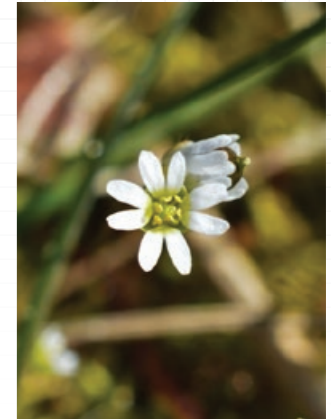

Spring Flowers Project Spotter Sheet

Tick the box for the species you see

Bluebell

Common Dog-violet

Early Dog-violet

Lesser Celandine

Cuckooflower

Three-cornered Garlic

Opposite-leaved Golden-saxifrage

Common Whitlowgrass

Wood Sorrel

Wood Anemone

Primrose

Cowslip

Wild Garlic

Coltsfoot

Alexanders

Winter Heliotrope

Spring Gentian

Toothwort

Early-purple Orchid

Lords-and-Ladies

Once you are confident of your identification, you can submit your sightings through the dedicated Spring Flowers Project recording form on Ireland's Citizen Science Portal: records.biodiversityireland.ie/record/spring-flowers